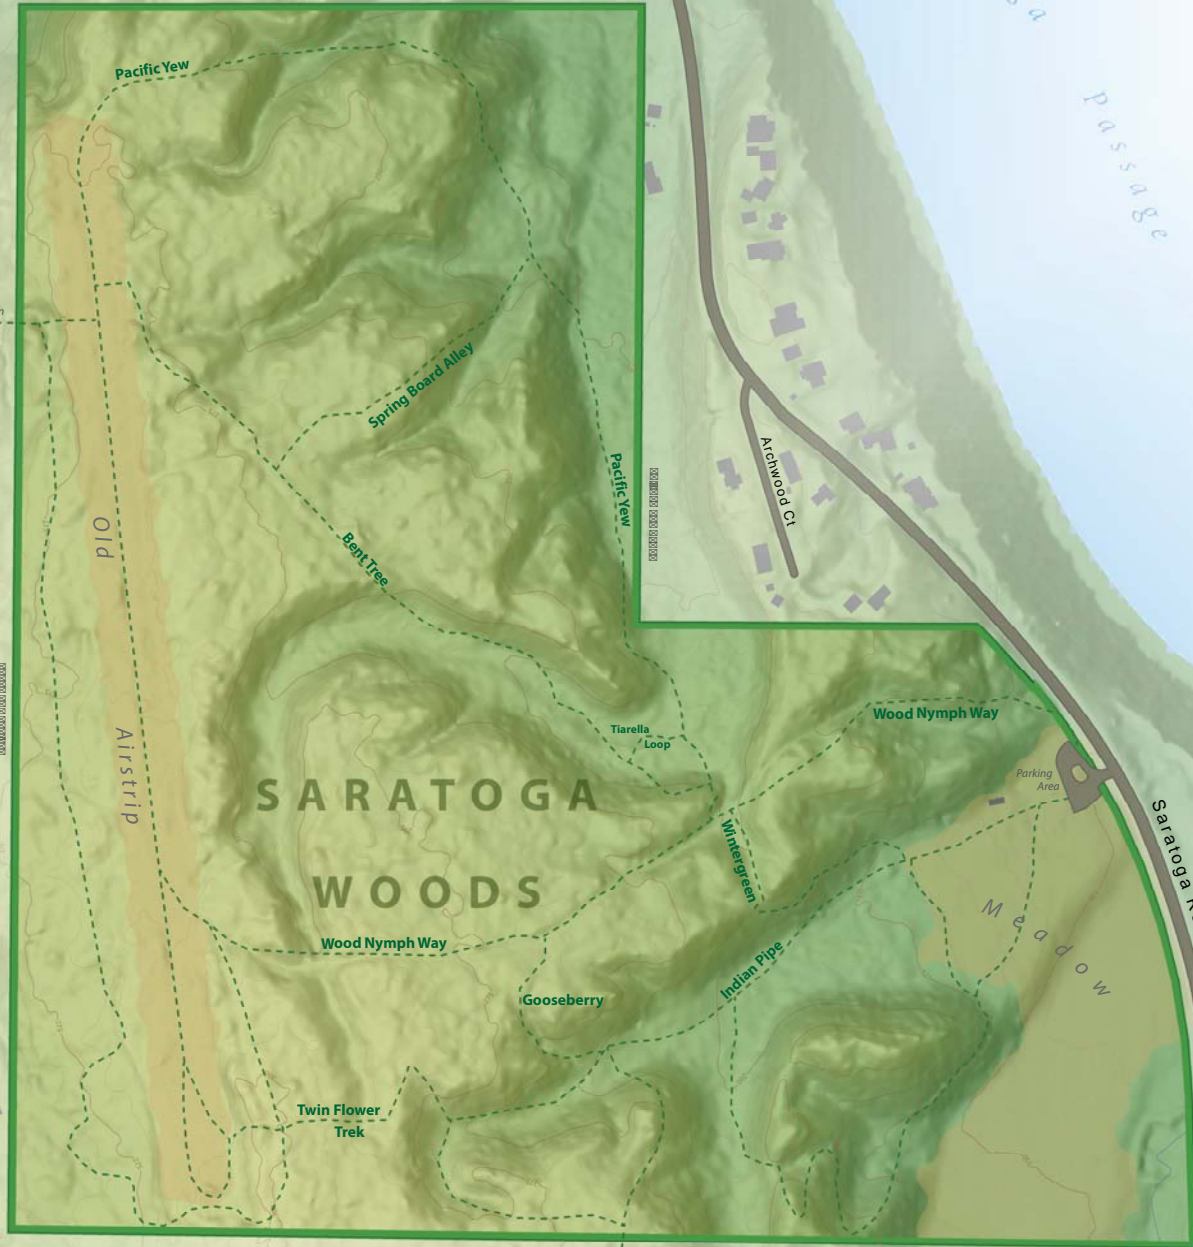

To Langley 2 mi

To Putney Woods
0.25 mi

S Wilder DNR