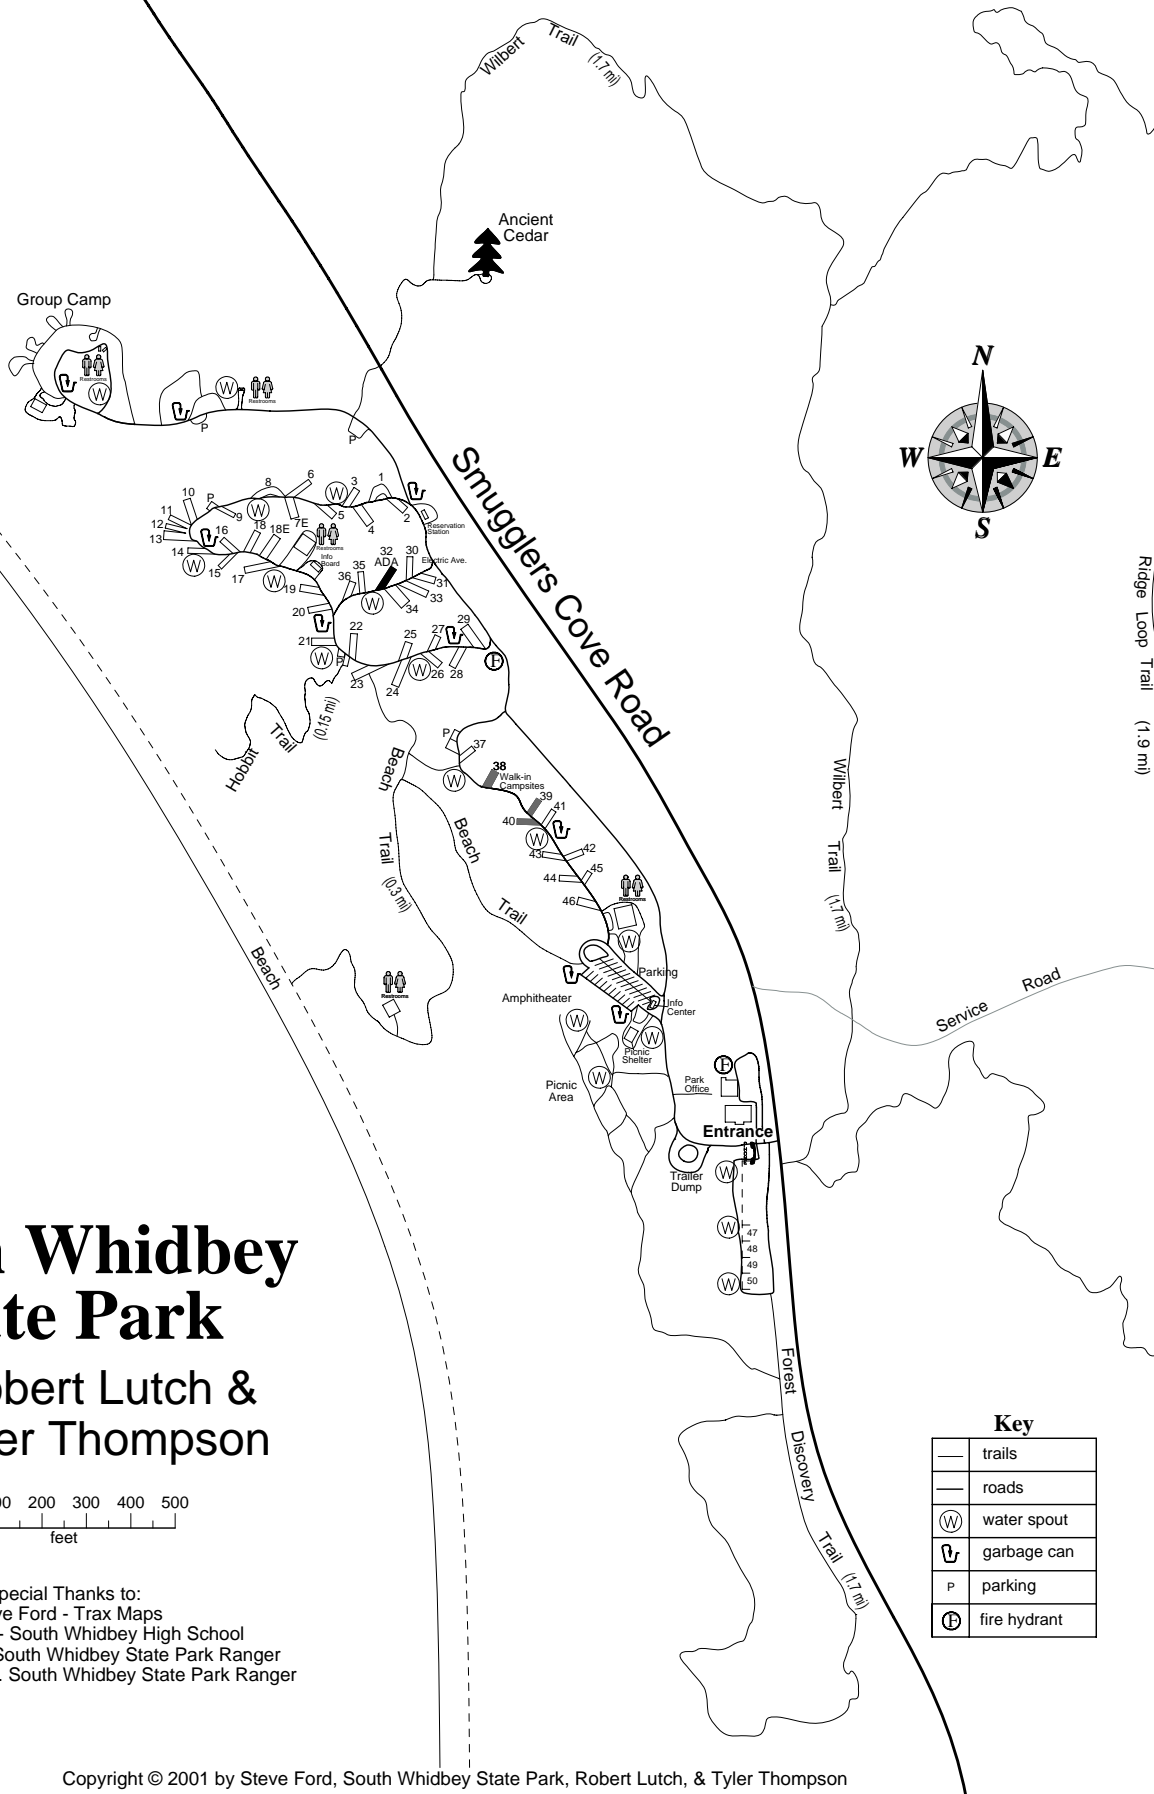

South Whidbey State Park

by Robert Lutch & Tyler Thompson

Special Thanks to:
 Steve Ford - Trax Maps
 Mark Racicot - South Whidbey High School
 Patty Anderson - South Whidbey State Park Ranger
 Dick Ambrose - Fmr. South Whidbey State Park Ranger

Key

—	trails
—	roads
Ⓜ	water spout
♻️	garbage can
P	parking
Ⓜ	fire hydrant